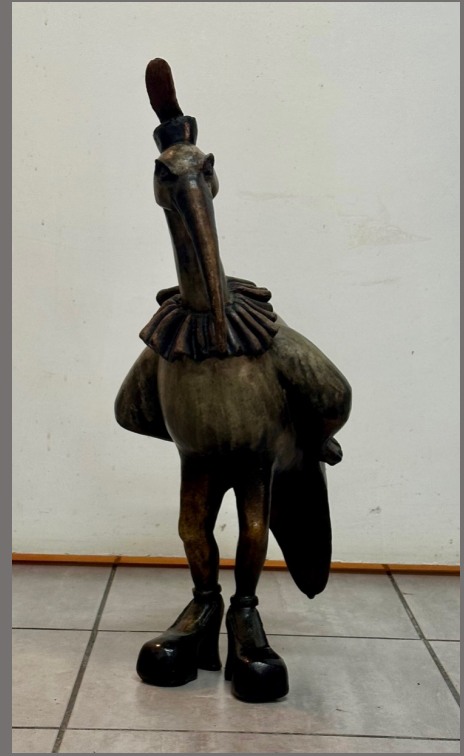

CAROL CAULDWELL

SCULPTURES

FROGS AND ANIMALS
AVAILABLE 2026

Giraffe High Tea 2

Rhino Golfer

Warthog Golfer

Ladeda

Loves me Loves me not

Frog Prince

Boy on Bull

4x4 Animal Safari

Mini Hippos

MINI BRONZES

Editions of 50

Elephant Soccer Dad 40 x 21 x 23

1st day of school 24 x 20 x 47